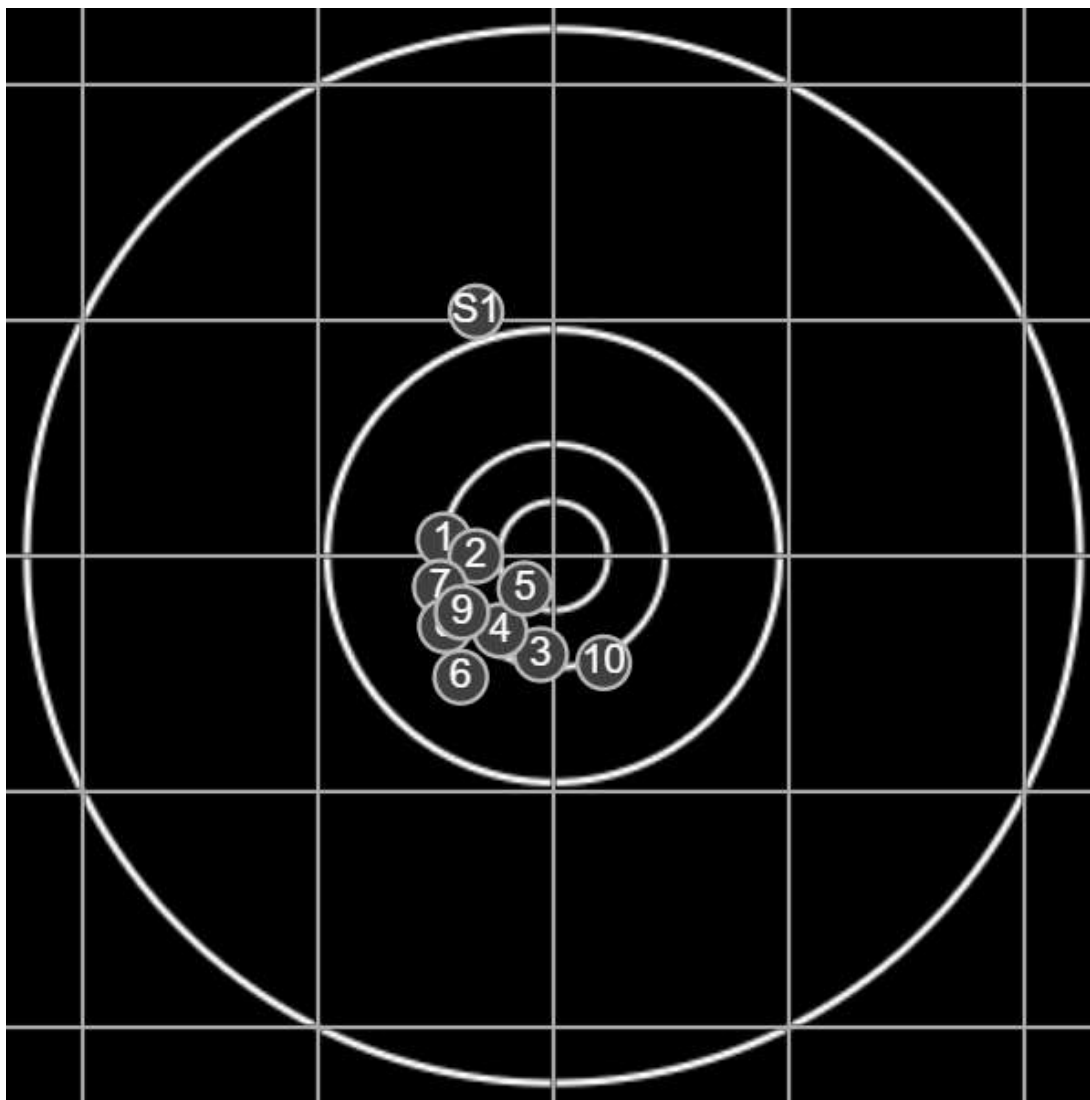

**SILVER
MOUNTAIN
TARGETS**
Made in Canada

true
6/13/2026
1:51:20 PM

BRC Club Shoot
Series 1
500 yards

BRC T4 [-61]
AU-500y

Group: 114.0 mm
(92.5w x 77.6h)

(F)

Shooter
Col Howell[m10]

58.1

FINAL
v: 2047, sd: 18.6

#	fps	score
10	2028	6
9	2034	6
8	2033	5
7	2067	6
6	2033	5
5	2031	X
4	2061	6
3	2081	6
2	2068	6
1	2036	6
S1	2020	(4)

**SILVER
MOUNTAIN
TARGETS**
Made in Canada

true
6/13/2026
3:07:09 PM